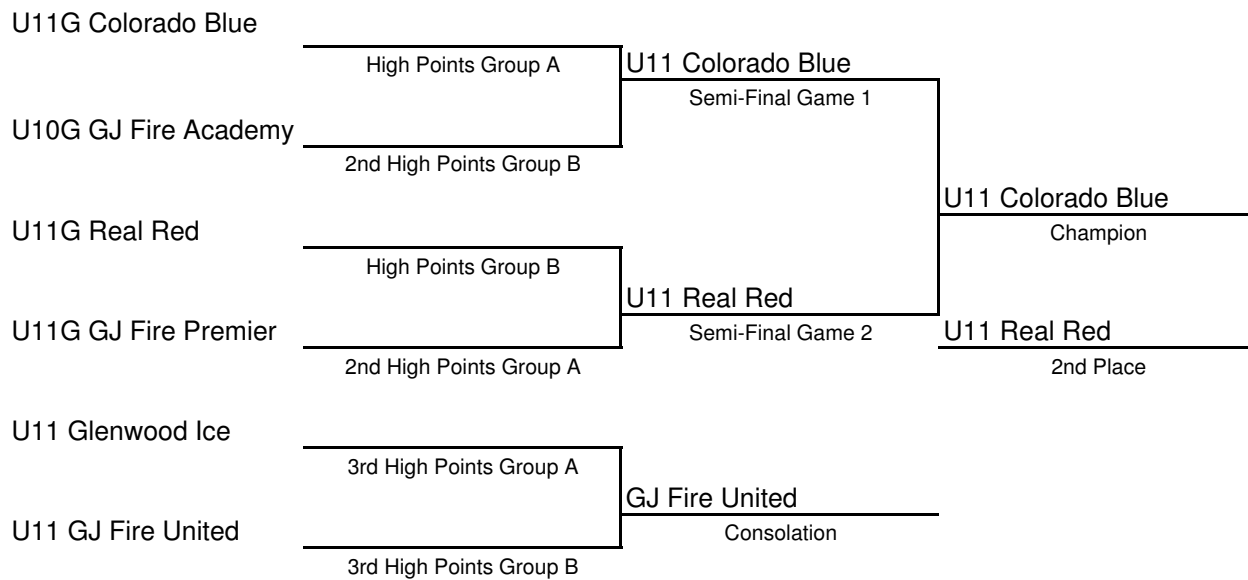

Group A

		1	2	3	Total Points
U11G GJ Fire Premier	1		0-3 0pt	5-0 10pt	10
U11G Colorado Blue	2	3-0 10pt		8-0 10pt	20
U11G Glenwood Ice	3	0-5 0pt	0-8 0pt		0

Group B

		1	2	3	Total Points
U10G GJ Fire Academy	1		4-0 pt10	0-5 0pt	10
U11G GJ Fire United	2	0-4 0pt		0-3 0pt	0
U11G Real Red	3	5-0 10pt	3-0 10pt		20